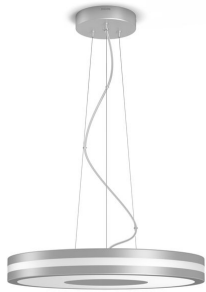

PHILIPS

Being pendant light

Hue White Ambiance

Dimmer switch included

LED integrated

Aluminium

Smart control with Hue Bridge*

8718696175279

- Especially designed for: Living Room and Bedroom, Home office and Study
- Type: Suspension light
- EyeComfort: Yes

Product dimensions and weight

- Net weight: 3.610 kg
- Height: 5 cm
- Height maximum: 150 cm
- Height minimum: 15 cm
- Length: 42.3 cm
- Width: 42.3 cm