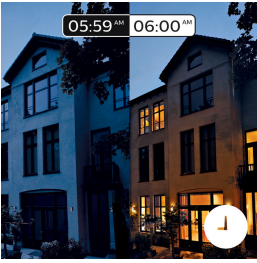

8718696175279

Timers for your convenience

Philips Hue can make it seem like you're at home when you're not, using the schedule function in the Philips Hue app. Set the lights to come on at a pre-set time, so the lights are on when you arrive home. You can even set

rooms to light up at different times. And of course, you can let the lights turn off gradually during the night, so you never have to worry whether you've left any lights on. Connection with the Philips Hue bridge is required for this functionality.