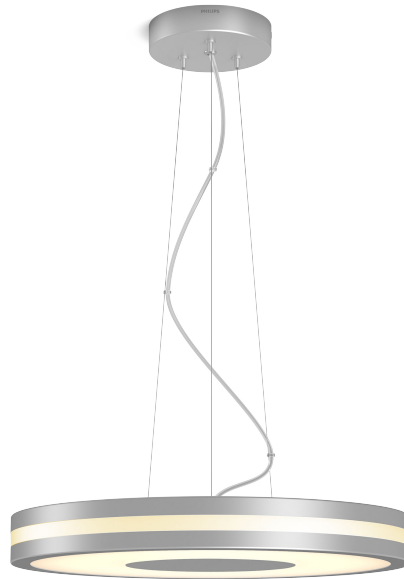

PHILIPS

Being pendant light

Hue White Ambiance

Dimmer switch included

LED integrated

Aluminium

Smart control with Hue Bridge*

8718696175279

Dimmer switch (included)

With the battery-powered dimmer switch for Philips Hue, you can control the light of your white ambience lamps easily. Cycle through the four different light scenes by simply pressing the on button, dim the light up or down and settle for ease of use. The dimmer switch can be placed anywhere in its small and elegant dock and needs no wiring. Use as a remote control or as a light switch against the wall and enjoy the right light recipe for every moment of your day. You can add up to 10 Hue lights to one dimmer switch.

- Especially designed for: Living Room and Bedroom, Home office and Study
- Type: Suspension light
- EyeComfort: Yes

Product dimensions and weight

- Net weight: 3.610 kg
- Height: 5 cm
- Height maximum: 150 cm
- Height minimum: 15 cm
- Length: 42.3 cm
- Width: 42.3 cm