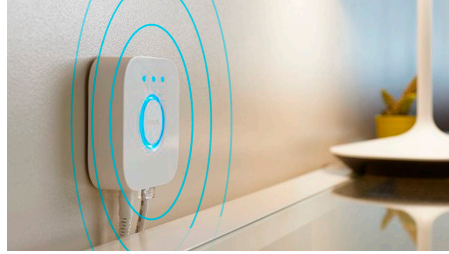

Full control with the Hue bridge

Connect your Philips Hue lights with the bridge to unlock the endless possibilities of the system.